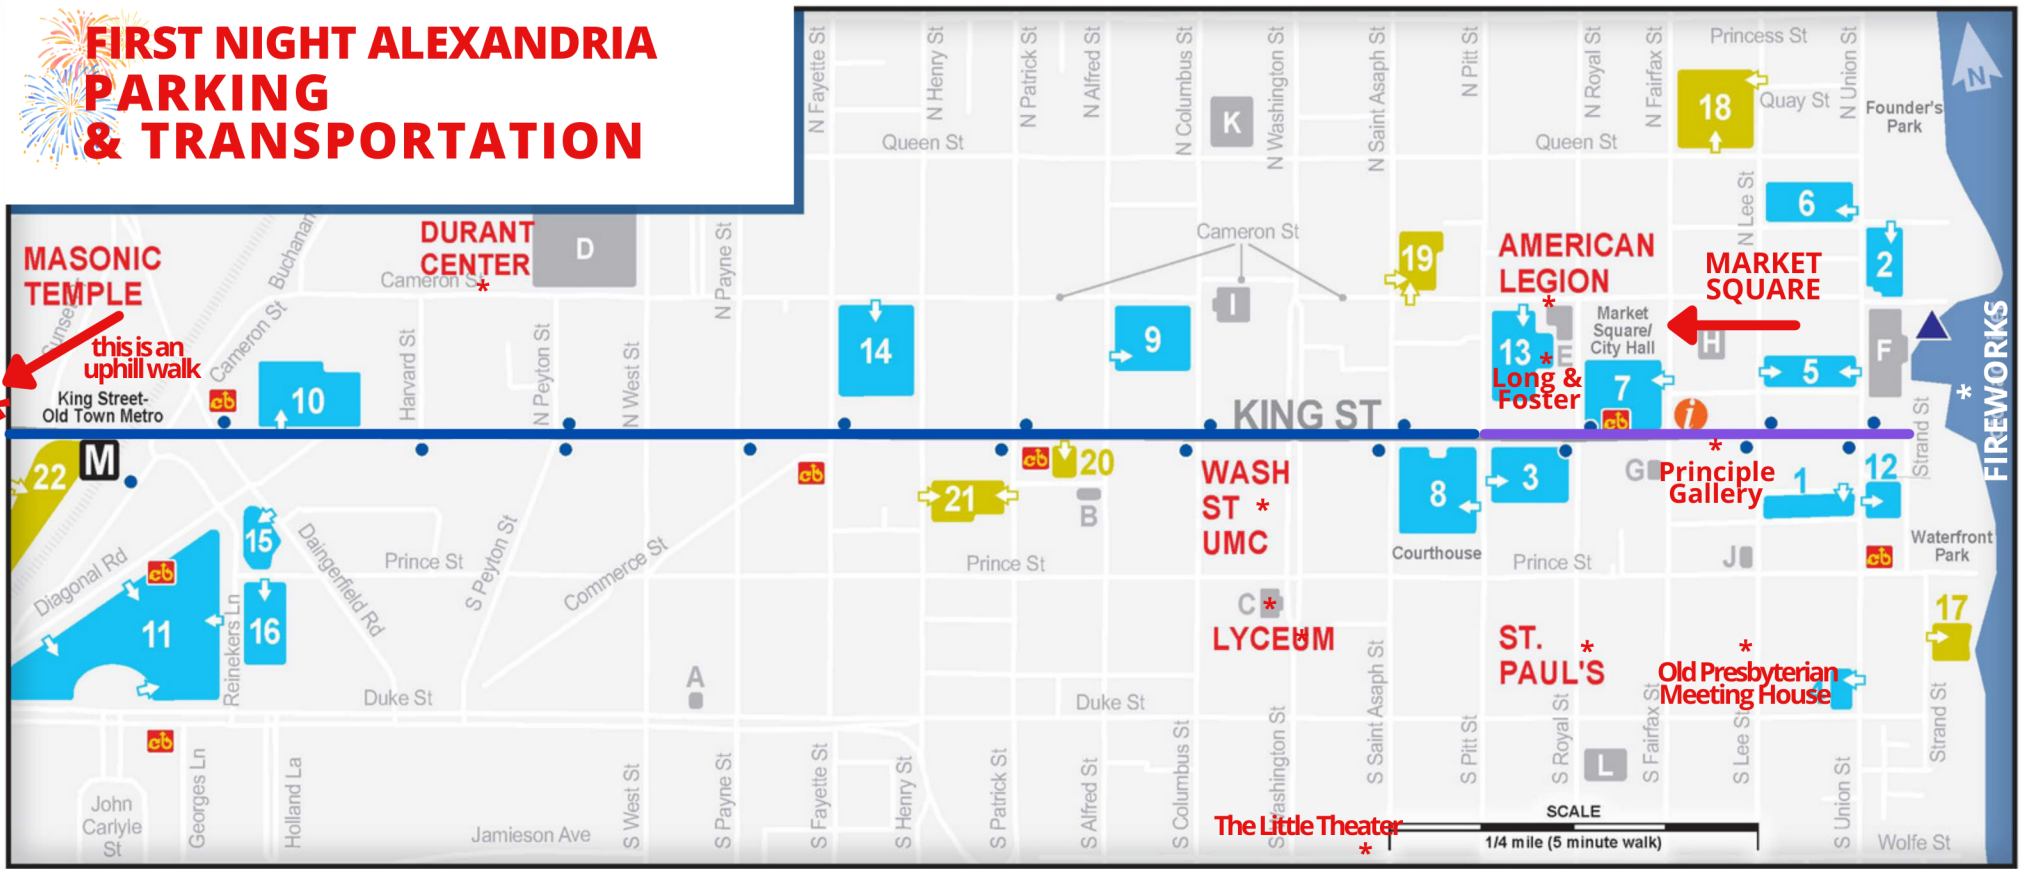

FIRST NIGHT ALEXANDRIA PARKING & TRANSPORTATION

Parking Garages		
1 S. Union St Garage | 115 S. Union St $10 flat rate, overnight parking available (additional cost may apply)	6 N. Union St Garage | 220 N. Union St $2.50/hr ($10 daily max, $5 evening/weekend max)	11 King St Station Garage | 1800 Diagonal Rd $9/hr ($18 daily max, $8 evening/weekend max)
2 Thompson's Alley Garage | 10 Thompson's Alley $2.50/hr ($10 daily max, $5 evening/weekend max), overnight parking available (additional cost may apply)	7 Market Square Garage | 108 N. Fairfax St $2.50/hr ($10 daily max, $5 evening/weekend max)	12 The Strand Building Garage | 110 S. Union St $10 flat rate, <i>evening and weekend hours only</i>
3 The Alexandrian Hotel Garage | 104 S. Pitt St $16 flat rate, overnight parking available (additional cost may apply)	8 Courthouse Square Garage | 111 S. Pitt St $2.50/hr ($10 daily max, $5 evening/weekend max)	13 Tavern Square Garage | 418 Cameron St $5/hr ($13 daily max, $5 evening/weekend Max), <i>closed Sunday</i>
4 Solo Garage | 225 S. Union St $7 flat rate	9 N. Alfred St Garage | 117 N. Alfred St $5/hr ($25 daily max, $10 evening max)	14 King St Garage | 1150 Cameron St $6/hr (daily max $14), <i>closed weekends</i>
5 Torpedo Factory Garage | 102 N. Union St $7/hr ($14 daily max)	10 Hilton Hotel Garage | 1767 King St $6/hr (daily max $14)	15 Diagonal Rd Garage | 1700 Diagonal Rd $6/hr (daily max $14), <i>closed weekends</i>
		16 Edmundson Plaza Garage | 1701 Duke St $9/hr (daily max $16), <i>closed weekends</i>

Surface Parking Lots		
17 The Strand Lot | 206 Strand St $5-10 flat rate	19 Cameron/St Asaph Lot | 517 Cameron St $2.50/hr ($10 daily max, $5 evening/weekend max)	21 Henry/Patrick Lot | 116 S. Henry St $2.50/hr ($10 daily max, $5 evening/weekend max)
18 Queen/N. Lee Lot | 300 N. Lee St $5 flat rate, <i>evening/weekend hours only</i>	20 King St Lot | 920 King St $1.75/hr (3 hour max time)	22 Union Station | 110 Callahan Dr $2.50/hr ($15 daily max)

On-street parking is also available at metered spaces along King St and most side streets ($1.75/hr for max of 2 or 3 hours). Please refer to specific restrictions on the signage for more details.

*FNA VENUES
Off street parking available at Masonic Temple & Durant (free)

TROLLEY and Bus Stops (free) until 11PM - EXPECT DELAYS
Street Parking is free on Sundays

STREET CLOSURES for Block Party

METRO - King Street is the closest Station. Check WMATA for schedule.
Parking Garage fees are subject to change. Check first.

PLANNING TIP!
Park closest to where you plan to end your evening. It will make your walk easier.